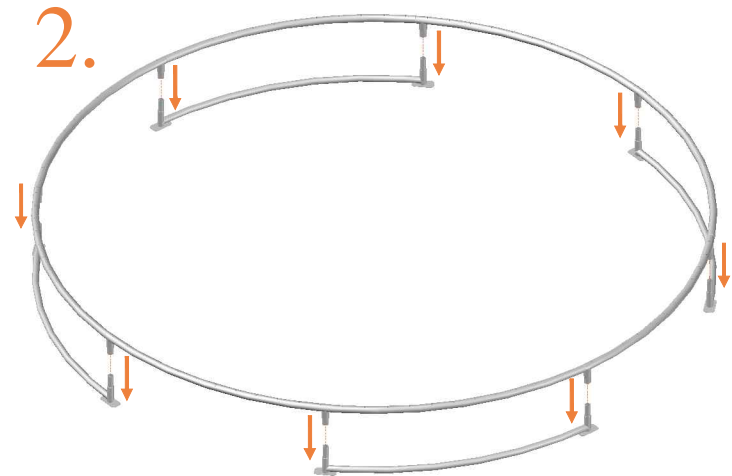

Model 12-FL / Model 14-FL

Avyna

Round trampolines

Assembly manual

Model 12-FL / Model 14-FL

	Model 12-FL ø365cm			Model 14-FL ø430cm		
	Quantity	Part number		Quantity	Part number	
Jumping mat	1	TEPL-12-222		1	TEPL-14-222	
Galvanized spring L=215mm ø3.2mm	80	TEPL-200-211/A		96	TEPL-200-211/A	
Safety pad	1	TEPL-12-333-FL-green or AVGR-12-333-FL-grey or ABVL-12-333-FL-black		1	TEPL-14-333-FL-green or AVGR-14-333-FL-grey or ABVL-14-333-FL-black	
Fastener for safety pad	24	TEPL-ELAS-D		24	TEPL-ELAS-D	
Fastener for safety pad	24	TEPL-ELAS-B		24	TEPL-ELAS-B	
C-tube	4	TEPL-12-FL-114		4	TEPL-14-FL-114	
H-tube	4	TEPL-12-FL-115		4	TEPL-14-FL-115	
C-tube	4	TEPL-12-113		4	TEPL-14-113	
K-tube	4	TEPL-12-114		4	TEPL-14-114	
Tool for spring	1	TOOL-SPRING		1	TOOL-SPRING	
Screw	8	M8-16		8	M8-16	

	Model 12-FL Ø365cm			Model 14-FL Ø430cm		
	Quantity	Part number		Quantity	Part number	
Plastic plate	4	2112-121		4	2114-121	
Parker screw	32	M4-16		32	M4-16	
Measuring rod L=220mm	1	MEASURING-ROD/A		1	MEASURING-ROD/A	
Measuring rod L=800mm	1	MEASURING-ROD/B		1	MEASURING-ROD/B	
Users Manual	1	208010101		1	208010101	
Warning Card	1	208040101		1	208040101	
Tie rip for warning card	1	209010102		1	209010102	
Safety manual	1	208010301		1	208010301	