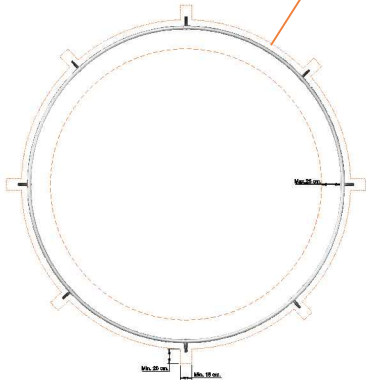

	Model 12-FL Ø365cm			Model 14-FL Ø430cm		
	Quantity	Part number		Quantity	Part number	
Plastic plate	4	2112-121		4	2114-121	
Parker screw	32	M4-16		32	M4-16	
Measuring rod L=220mm	1	MEASURING-ROD/A		1	MEASURING-ROD/A	
Measuring rod L=800mm	1	MEASURING-ROD/B		1	MEASURING-ROD/B	
Users Manual	1	208010101		1	208010101	
Warning Card	1	208040101		1	208040101	
Tie rip for warning card	1	209010102		1	209010102	
Safety manual	1	208010301		1	208010301	

Safety net for Model 12 - FL / Model 14 - FL

	Model-12-FL ø365cm			Model-14-FL ø430cm		
	Quantity	Part number		Quantity	Part number	
Pole with sleeve for safety net	8	AVBL-12-802-A + AVBL-12-802-C		8	AVBL-12-802-A + AVBL-12-802-C	
Pole for safety net	8	AVBL-12-802-B		8	AVBL-14-802-B	
Clamp	8	CLAMP-TOOL-SN 12		8	CLAMP-TOOL-SN 14	
Fiberglass Rod	1set	FIBERGLASS-ROD-12		1set	FIBERGLASS-ROD-14	
Fastener for safety net	8			16	TEPL-ELAS-C	
Screw M6x30	8	M6x30 ANBL-12		8	M6x30	
Safety net	1	ANBL-12		1	ANBL-14	
Straps for safety net	8	TEPL-BAND		8	TEPL-BAND	
Closure for safety net	2	TEPL-KNOOPJE		2	TEPL-KNOOPJE	
Screw M8	32	M8-20		32	M8-20	
Allen key	2	ALLEN-KEY		2	ALLEN-KEY	
Wrench	2	WRENCH		2	WRENCH	
Cap	8	TOP-CAP-BD		8	TOP-CAP-BD	

4.

5.

TEPL-12-113 / TEPL-14-113

6.

7.

8.

9.

10.

11.

12.

13.

14.

15.

16.

TEPL-ELAS-B

TEPL-ELAS-B