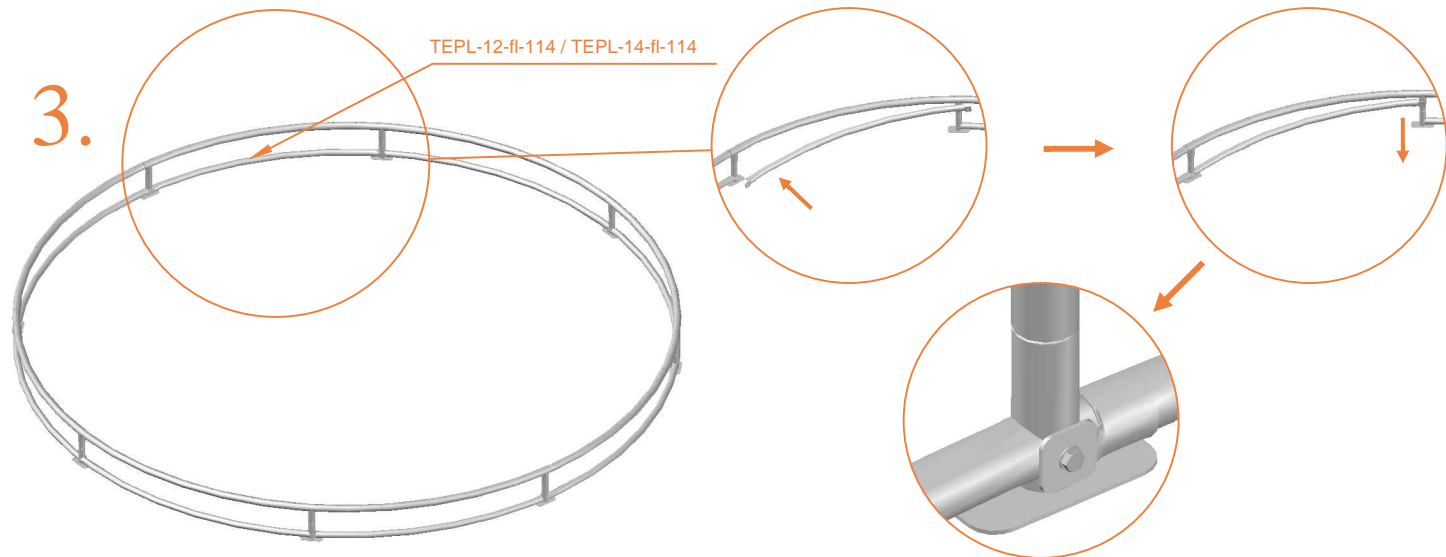

Model 12-FL / Model 14-FL

Avyna

Round trampolines

Assembly manual

Model 12-FL / Model 14-FL

	Model 12-FL ø365cm			Model 14-FL ø430cm		
	Quantity	Part number		Quantity	Part number	
Jumping mat	1	TEPL-12-222		1	TEPL-14-222	
Galvanized spring L=215mm ø3.2mm	80	TEPL-200-211/A		96	TEPL-200-211/A	
Safety pad	1	TEPL-12-333-FL-green or AVGR-12-333-FL-grey or ABVL-12-333-FL-black		1	TEPL-14-333-FL-green or AVGR-14-333-FL-grey or ABVL-14-333-FL-black	
Fastener for safety pad	24	TEPL-ELAS-D		24	TEPL-ELAS-D	
Fastener for safety pad	24	TEPL-ELAS-B		24	TEPL-ELAS-B	
C-tube	4	TEPL-12-FL-114		4	TEPL-14-FL-114	
H-tube	4	TEPL-12-FL-115		4	TEPL-14-FL-115	
C-tube	4	TEPL-12-113		4	TEPL-14-113	
K-tube	4	TEPL-12-114		4	TEPL-14-114	
Tool for spring	1	TOOL-SPRING		1	TOOL-SPRING	
Screw	8	M8-16		8	M8-16	

	Model 12-FL Ø365cm			Model 14-FL Ø430cm		
	Quantity	Part number		Quantity	Part number	
Plastic plate	4	2112-121		4	2114-121	
Parker screw	32	M4-16		32	M4-16	
Measuring rod L=220mm	1	MEASURING-ROD/A		1	MEASURING-ROD/A	
Measuring rod L=800mm	1	MEASURING-ROD/B		1	MEASURING-ROD/B	
Users Manual	1	208010101		1	208010101	
Warning Card	1	208040101		1	208040101	
Tie rip for warning card	1	209010102		1	209010102	
Safety manual	1	208010301		1	208010301	