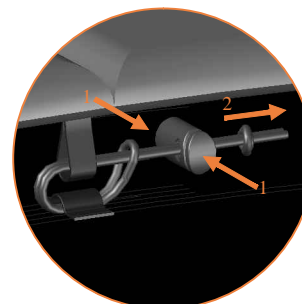

Safety net for Model 12 - FL / Model 14 - FL

	Model-12-FL ø365cm			Model-14-FL ø430cm		
	Quantity	Part number		Quantity	Part number	
Pole with sleeve for safety net	8	AVBL-12-802-A + AVBL-12-802-C		8	AVBL-12-802-A + AVBL-12-802-C	
Pole for safety net	8	AVBL-12-802-B		8	AVBL-14-802-B	
Clamp	8	CLAMP-TOOL-SN 12		8	CLAMP-TOOL-SN 14	
Fiberglass Rod	1set	FIBERGLASS-ROD-12		1set	FIBERGLASS-ROD-14	
Fastener for safety net	8			16	TEPL-ELAS-C	
Screw M6x30	8	M6x30 ANBL-12		8	M6x30	
Safety net	1	ANBL-12		1	ANBL-14	
Straps for safety net	8	TEPL-BAND		8	TEPL-BAND	
Closure for safety net	2	TEPL-KNOOPJE		2	TEPL-KNOOPJE	
Screw M8	32	M8-20		32	M8-20	
Allen key	2	ALLEN-KEY		2	ALLEN-KEY	
Wrench	2	WRENCH		2	WRENCH	
Cap	8	TOP-CAP-BD		8	TOP-CAP-BD	