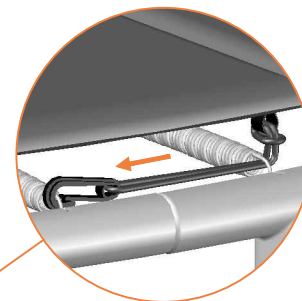

16.

TEPL-ELAS-D