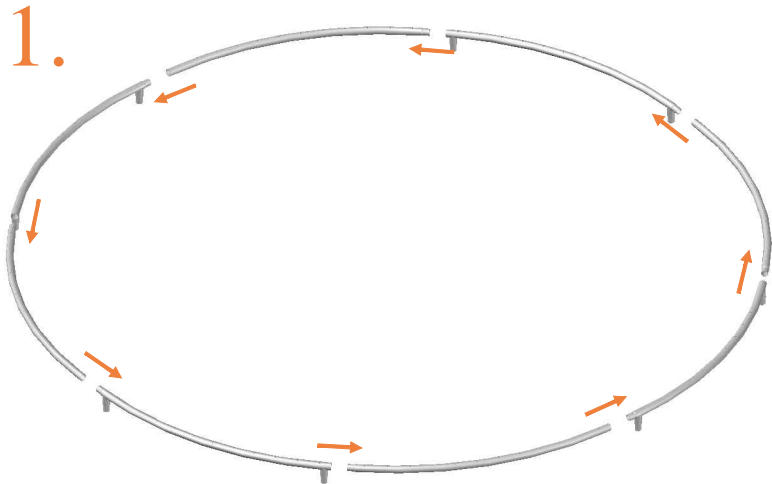

Model 12-FL / Model 14-FL

Avyna

Round trampolines

Assembly manual

Model 12-FL / Model 14-FL

	Model 12-FL ø365cm			Model 14-FL ø430cm		
	Quantity	Part number		Quantity	Part number	
Jumping mat	1	TEPL-12-222		1	TEPL-14-222	
Galvanized spring L=215mm ø3.2mm	80	TEPL-200-211/A		96	TEPL-200-211/A	
Safety pad	1	TEPL-12-333-FL-green or AVGR-12-333-FL-grey or ABVL-12-333-FL-black		1	TEPL-14-333-FL-green or AVGR-14-333-FL-grey or ABVL-14-333-FL-black	
Fastener for safety pad	24	TEPL-ELAS-D		24	TEPL-ELAS-D	
Fastener for safety pad	24	TEPL-ELAS-B		24	TEPL-ELAS-B	
C-tube	4	TEPL-12-FL-114		4	TEPL-14-FL-114	
H-tube	4	TEPL-12-FL-115		4	TEPL-14-FL-115	
C-tube	4	TEPL-12-113		4	TEPL-14-113	
K-tube	4	TEPL-12-114		4	TEPL-14-114	
Tool for spring	1	TOOL-SPRING		1	TOOL-SPRING	
Screw	8	M8-16		8	M8-16	

	Model 12-FL Ø365cm			Model 14-FL Ø430cm		
	Quantity	Part number		Quantity	Part number	
Plastic plate	4	2112-121		4	2114-121	
Parker screw	32	M4-16		32	M4-16	
Measuring rod L=220mm	1	MEASURING-ROD/A		1	MEASURING-ROD/A	
Measuring rod L=800mm	1	MEASURING-ROD/B		1	MEASURING-ROD/B	
Users Manual	1	208010101		1	208010101	
Warning Card	1	208040101		1	208040101	
Tie rip for warning card	1	209010102		1	209010102	
Safety manual	1	208010301		1	208010301	