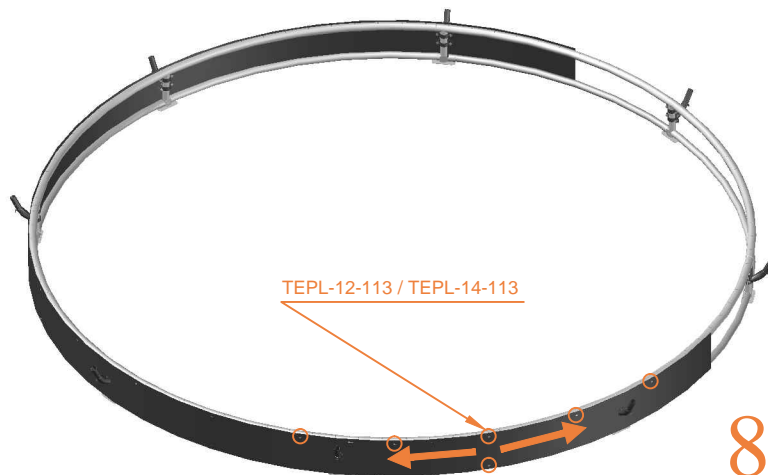

Safety net for Model 12 - FL / Model 14 - FL

	Model-12-FL ø365cm			Model-14-FL ø430cm		
	Quantity	Part number		Quantity	Part number	
Pole with sleeve for safety net	8	AVBL-12-802-A + AVBL-12-802-C		8	AVBL-12-802-A + AVBL-12-802-C	
Pole for safety net	8	AVBL-12-802-B		8	AVBL-14-802-B	
Clamp	8	CLAMP-TOOL-SN 12		8	CLAMP-TOOL-SN 14	
Fiberglass Rod	1set	FIBERGLASS-ROD-12		1set	FIBERGLASS-ROD-14	
Fastener for safety net	8			16	TEPL-ELAS-C	
Screw M6x30	8	M6x30 ANBL-12		8	M6x30	
Safety net	1	ANBL-12		1	ANBL-14	
Straps for safety net	8	TEPL-BAND		8	TEPL-BAND	
Closure for safety net	2	TEPL-KNOOPJE		2	TEPL-KNOOPJE	
Screw M8	32	M8-20		32	M8-20	
Allen key	2	ALLEN-KEY		2	ALLEN-KEY	
Wrench	2	WRENCH		2	WRENCH	
Cap	8	TOP-CAP-BD		8	TOP-CAP-BD	

4.

5.

TEPL-12-113 / TEPL-14-113

6.

7.

8.

9.

10.

11.

12.

13.

14.

15.

16.

TEPL-ELAS-B

TEPL-ELAS-B