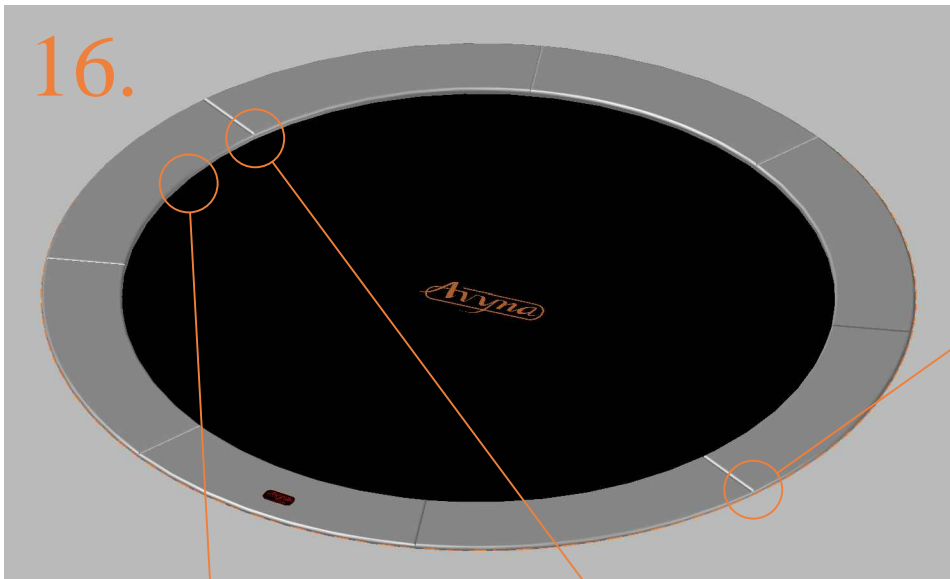

4.

5.

6.

7.

8.

9.

10.

11.

12.

13.

14.

15.

16.

TEPL-ELAS-D

TEPL-ELAS-B

TEPL-ELAS-B

Safety net for Model 12 - FL / Model 14 - FL

	Model-12-FL ø365cm			Model-14-FL ø430cm		
	Quantity	Part number		Quantity	Part number	
Pole with sleeve for safety net	8	AVBL-12-802-A + AVBL-12-802-C		8	AVBL-12-802-A + AVBL-12-802-C	
Pole for safety net	8	AVBL-12-802-B		8	AVBL-14-802-B	
Clamp	8	CLAMP-TOOL-SN 12		8	CLAMP-TOOL-SN 14	
Fiberglass Rod	1set	FIBERGLASS-ROD-12		1set	FIBERGLASS-ROD-14	
Fastener for safety net	8			16	TEPL-ELAS-C	
Screw M6x30	8	M6x30 ANBL-12		8	M6x30	
Safety net	1	ANBL-12		1	ANBL-14	
Straps for safety net	8	TEPL-BAND		8	TEPL-BAND	
Closure for safety net	2	TEPL-KNOOPJE		2	TEPL-KNOOPJE	
Screw M8	32	M8-20		32	M8-20	
Allen key	2	ALLEN-KEY		2	ALLEN-KEY	
Wrench	2	WRENCH		2	WRENCH	
Cap	8	TOP-CAP-BD		8	TOP-CAP-BD	