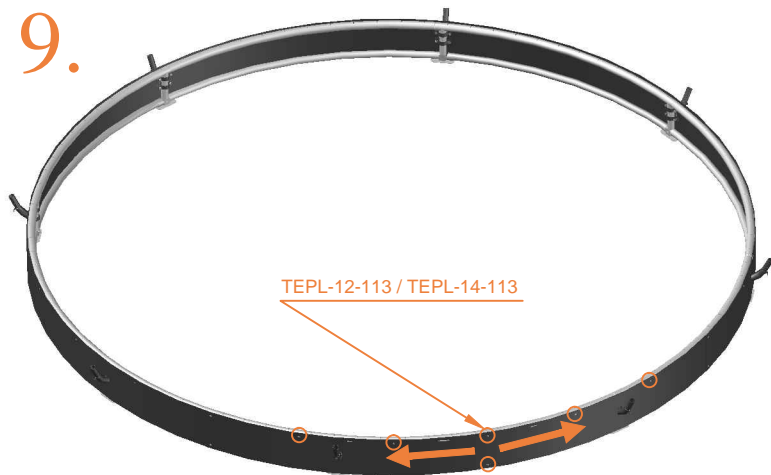

Safety net for Model 12 - FL / Model 14 - FL

	Model-12-FL ø365cm			Model-14-FL ø430cm		
	Quantity	Part number		Quantity	Part number	
Pole with sleeve for safety net	8	AVBL-12-802-A + AVBL-12-802-C		8	AVBL-12-802-A + AVBL-12-802-C	
Pole for safety net	8	AVBL-12-802-B		8	AVBL-14-802-B	
Clamp	8	CLAMP-TOOL-SN 12		8	CLAMP-TOOL-SN 14	
Fiberglass Rod	1set	FIBERGLASS-ROD-12		1set	FIBERGLASS-ROD-14	
Fastener for safety net	8			16	TEPL-ELAS-C	
Screw M6x30	8	M6x30 ANBL-12		8	M6x30	
Safety net	1	ANBL-12		1	ANBL-14	
Straps for safety net	8	TEPL-BAND		8	TEPL-BAND	
Closure for safety net	2	TEPL-KNOOPJE		2	TEPL-KNOOPJE	
Screw M8	32	M8-20		32	M8-20	
Allen key	2	ALLEN-KEY		2	ALLEN-KEY	
Wrench	2	WRENCH		2	WRENCH	
Cap	8	TOP-CAP-BD		8	TOP-CAP-BD	

4.

5.

TEPL-12-113 / TEPL-14-113

6.

7.

8.

9.

10.

11.

12.

13.

14.

15.

16.

TEPL-ELAS-B

TEPL-ELAS-B