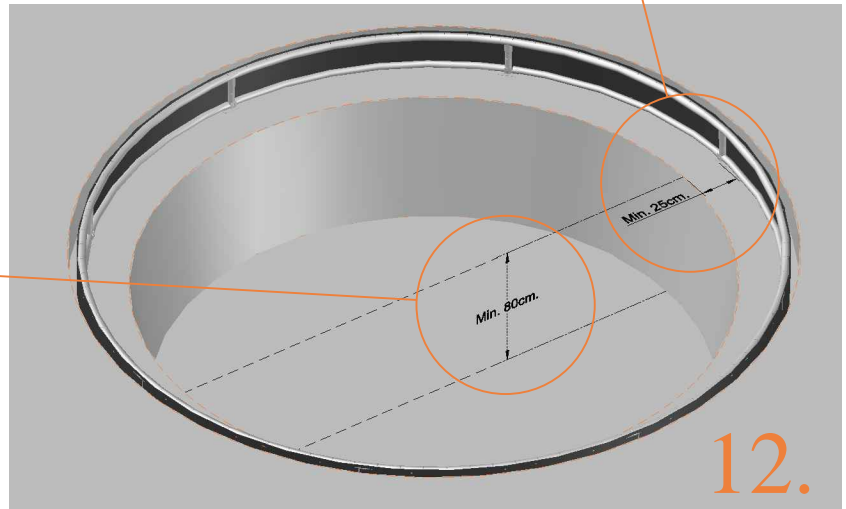

	Model 12-FL Ø365cm			Model 14-FL Ø430cm		
	Quantity	Part number		Quantity	Part number	
Plastic plate	4	2112-121		4	2114-121	
Parker screw	32	M4-16		32	M4-16	
Measuring rod L=220mm	1	MEASURING-ROD/A		1	MEASURING-ROD/A	
Measuring rod L=800mm	1	MEASURING-ROD/B		1	MEASURING-ROD/B	
Users Manual	1	208010101		1	208010101	
Warning Card	1	208040101		1	208040101	
Tie rip for warning card	1	209010102		1	209010102	
Safety manual	1	208010301		1	208010301	

4.

5.

6.

7.

8.

9.

10.

11.

12.

13.

14.

15.

16.

TEPL-ELAS-D

TEPL-ELAS-B

TEPL-ELAS-B