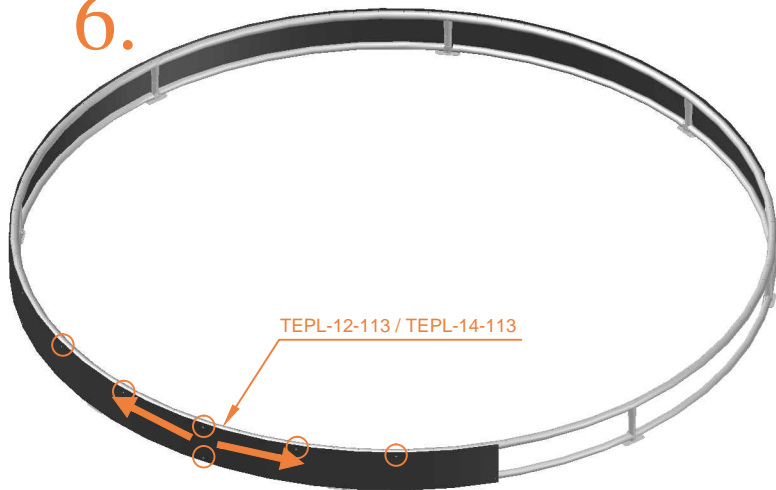

Model 12-FL / Model 14-FL

Avyna

Round trampolines

Assembly manual

Model 12-FL / Model 14-FL

	Model 12-FL ø365cm			Model 14-FL ø430cm		
	Quantity	Part number		Quantity	Part number	
Jumping mat	1	TEPL-12-222		1	TEPL-14-222	
Galvanized spring L=215mm ø3.2mm	80	TEPL-200-211/A		96	TEPL-200-211/A	
Safety pad	1	TEPL-12-333-FL-green or AVGR-12-333-FL-grey or ABVL-12-333-FL-black		1	TEPL-14-333-FL-green or AVGR-14-333-FL-grey or ABVL-14-333-FL-black	
Fastener for safety pad	24	TEPL-ELAS-D		24	TEPL-ELAS-D	
Fastener for safety pad	24	TEPL-ELAS-B		24	TEPL-ELAS-B	
C-tube	4	TEPL-12-FL-114		4	TEPL-14-FL-114	
H-tube	4	TEPL-12-FL-115		4	TEPL-14-FL-115	
C-tube	4	TEPL-12-113		4	TEPL-14-113	
K-tube	4	TEPL-12-114		4	TEPL-14-114	
Tool for spring	1	TOOL-SPRING		1	TOOL-SPRING	
Screw	8	M8-16		8	M8-16	

	Model 12-FL Ø365cm			Model 14-FL Ø430cm		
	Quantity	Part number		Quantity	Part number	
Plastic plate	4	2112-121		4	2114-121	
Parker screw	32	M4-16		32	M4-16	
Measuring rod L=220mm	1	MEASURING-ROD/A		1	MEASURING-ROD/A	
Measuring rod L=800mm	1	MEASURING-ROD/B		1	MEASURING-ROD/B	
Users Manual	1	208010101		1	208010101	
Warning Card	1	208040101		1	208040101	
Tie rip for warning card	1	209010102		1	209010102	
Safety manual	1	208010301		1	208010301	

4.

5.

6.

7.

8.

9.

10.

11.

12.

13.

14.

15.

16.

TEPL-ELAS-D

TEPL-ELAS-B

TEPL-ELAS-B