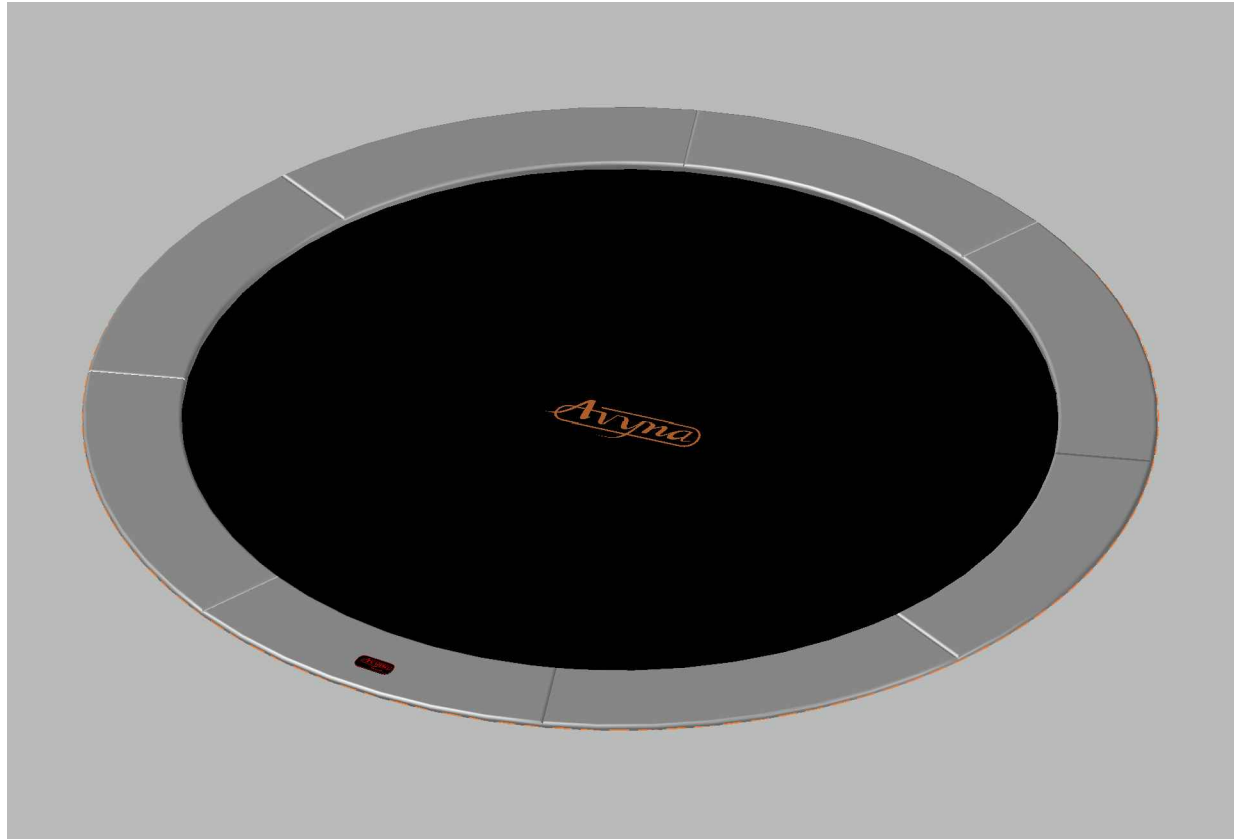

Model 12-FL / Model 14-FL

Avyna

Round trampolines

Assembly manual

Model 12-FL / Model 14-FL

	Model 12-FL ø365cm			Model 14-FL ø430cm		
	Quantity	Part number		Quantity	Part number	
Jumping mat	1	TEPL-12-222		1	TEPL-14-222	
Galvanized spring L=215mm ø3.2mm	80	TEPL-200-211/A		96	TEPL-200-211/A	
Safety pad	1	TEPL-12-333-FL-green or AVGR-12-333-FL-grey or ABVL-12-333-FL-black		1	TEPL-14-333-FL-green or AVGR-14-333-FL-grey or ABVL-14-333-FL-black	
Fastener for safety pad	24	TEPL-ELAS-D		24	TEPL-ELAS-D	
Fastener for safety pad	24	TEPL-ELAS-B		24	TEPL-ELAS-B	
C-tube	4	TEPL-12-FL-114		4	TEPL-14-FL-114	
H-tube	4	TEPL-12-FL-115		4	TEPL-14-FL-115	
C-tube	4	TEPL-12-113		4	TEPL-14-113	
K-tube	4	TEPL-12-114		4	TEPL-14-114	
Tool for spring	1	TOOL-SPRING		1	TOOL-SPRING	
Screw	8	M8-16		8	M8-16	

	Model 12-FL Ø365cm			Model 14-FL Ø430cm		
	Quantity	Part number		Quantity	Part number	
Plastic plate	4	2112-121		4	2114-121	
Parker screw	32	M4-16		32	M4-16	
Measuring rod L=220mm	1	MEASURING-ROD/A		1	MEASURING-ROD/A	
Measuring rod L=800mm	1	MEASURING-ROD/B		1	MEASURING-ROD/B	
Users Manual	1	208010101		1	208010101	
Warning Card	1	208040101		1	208040101	
Tie rip for warning card	1	209010102		1	209010102	
Safety manual	1	208010301		1	208010301	