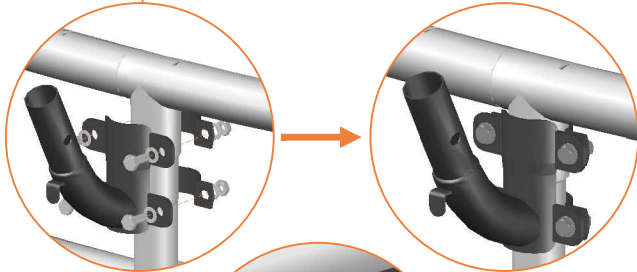

4.

5.

TEPL-12-113 / TEPL-14-113

6.