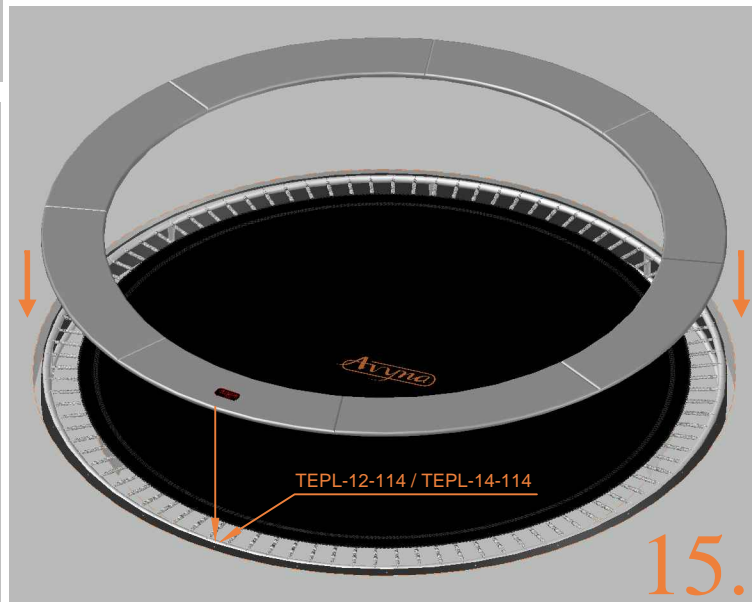

Model 12-FL / Model 14-FL

Avyna

Round trampolines

Assembly manual

Model 12-FL / Model 14-FL

	Model 12-FL ø365cm			Model 14-FL ø430cm		
	Quantity	Part number		Quantity	Part number	
Jumping mat	1	TEPL-12-222		1	TEPL-14-222	
Galvanized spring L=215mm ø3.2mm	80	TEPL-200-211/A		96	TEPL-200-211/A	
Safety pad	1	TEPL-12-333-FL-green or AVGR-12-333-FL-grey or ABVL-12-333-FL-black		1	TEPL-14-333-FL-green or AVGR-14-333-FL-grey or ABVL-14-333-FL-black	
Fastener for safety pad	24	TEPL-ELAS-D		24	TEPL-ELAS-D	
Fastener for safety pad	24	TEPL-ELAS-B		24	TEPL-ELAS-B	
C-tube	4	TEPL-12-FL-114		4	TEPL-14-FL-114	
H-tube	4	TEPL-12-FL-115		4	TEPL-14-FL-115	
C-tube	4	TEPL-12-113		4	TEPL-14-113	
K-tube	4	TEPL-12-114		4	TEPL-14-114	
Tool for spring	1	TOOL-SPRING		1	TOOL-SPRING	
Screw	8	M8-16		8	M8-16	

	Model 12-FL Ø365cm			Model 14-FL Ø430cm		
	Quantity	Part number		Quantity	Part number	
Plastic plate	4	2112-121		4	2114-121	
Parker screw	32	M4-16		32	M4-16	
Measuring rod L=220mm	1	MEASURING-ROD/A		1	MEASURING-ROD/A	
Measuring rod L=800mm	1	MEASURING-ROD/B		1	MEASURING-ROD/B	
Users Manual	1	208010101		1	208010101	
Warning Card	1	208040101		1	208040101	
Tie rip for warning card	1	209010102		1	209010102	
Safety manual	1	208010301		1	208010301	

4.

5.

6.

7.

8.

9.

10.

11.

12.

13.

14.

15.

16.

TEPL-ELAS-D

TEPL-ELAS-B

TEPL-ELAS-B