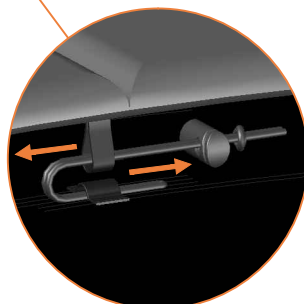

TEPL-ELAS-B