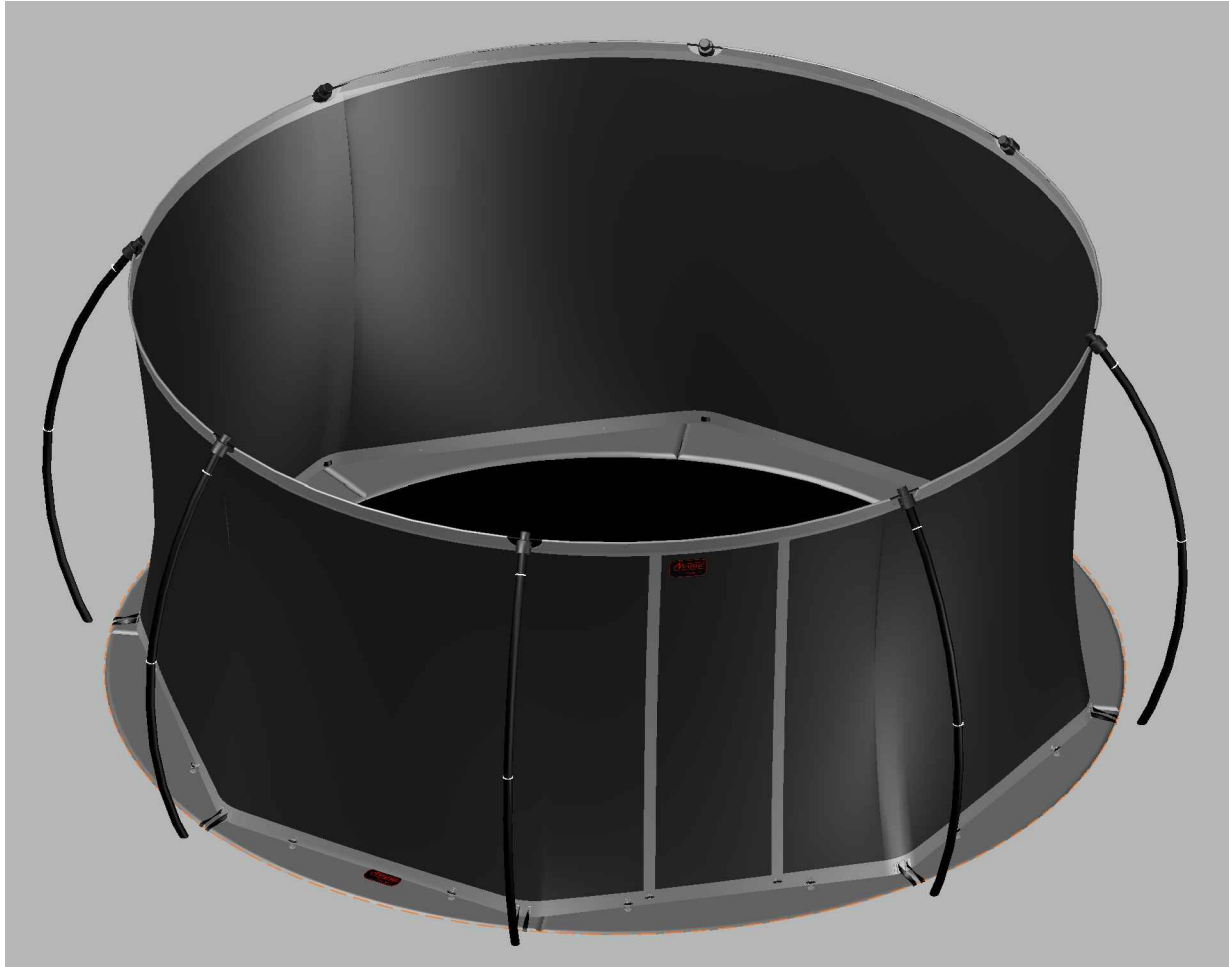

Model 12-FL / Model 14-FL

Avyna

Round trampolines

Assembly manual

Model 12-FL / Model 14-FL

	Model 12-FL ø365cm			Model 14-FL ø430cm		
	Quantity	Part number		Quantity	Part number	
Jumping mat	1	TEPL-12-222		1	TEPL-14-222	
Galvanized spring L=215mm ø3.2mm	80	TEPL-200-211/A		96	TEPL-200-211/A	
Safety pad	1	TEPL-12-333-FL-green or AVGR-12-333-FL-grey or ABVL-12-333-FL-black		1	TEPL-14-333-FL-green or AVGR-14-333-FL-grey or ABVL-14-333-FL-black	
Fastener for safety pad	24	TEPL-ELAS-D		24	TEPL-ELAS-D	
Fastener for safety pad	24	TEPL-ELAS-B		24	TEPL-ELAS-B	
C-tube	4	TEPL-12-FL-114		4	TEPL-14-FL-114	
H-tube	4	TEPL-12-FL-115		4	TEPL-14-FL-115	
C-tube	4	TEPL-12-113		4	TEPL-14-113	
K-tube	4	TEPL-12-114		4	TEPL-14-114	
Tool for spring	1	TOOL-SPRING		1	TOOL-SPRING	
Screw	8	M8-16		8	M8-16	

Safety net for Model 12 - FL / Model 14 - FL

	Model-12-FL ø365cm			Model-14-FL ø430cm		
	Quantity	Part number		Quantity	Part number	
Pole with sleeve for safety net	8	AVBL-12-802-A + AVBL-12-802-C		8	AVBL-12-802-A + AVBL-12-802-C	
Pole for safety net	8	AVBL-12-802-B		8	AVBL-14-802-B	
Clamp	8	CLAMP-TOOL-SN 12		8	CLAMP-TOOL-SN 14	
Fiberglass Rod	1set	FIBERGLASS-ROD-12		1set	FIBERGLASS-ROD-14	
Fastener for safety net	8			16	TEPL-ELAS-C	
Screw M6x30	8	M6x30 ANBL-12		8	M6x30	
Safety net	1	ANBL-12		1	ANBL-14	
Straps for safety net	8	TEPL-BAND		8	TEPL-BAND	
Closure for safety net	2	TEPL-KNOOPJE		2	TEPL-KNOOPJE	
Screw M8	32	M8-20		32	M8-20	
Allen key	2	ALLEN-KEY		2	ALLEN-KEY	
Wrench	2	WRENCH		2	WRENCH	
Cap	8	TOP-CAP-BD		8	TOP-CAP-BD	