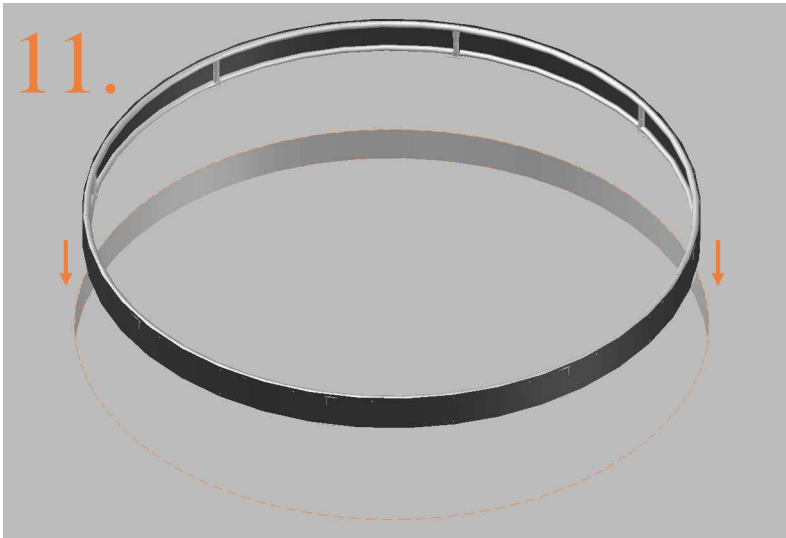

Model 12-FL / Model 14-FL

Avyna

Round trampolines

Assembly manual

Model 12-FL / Model 14-FL

	Model 12-FL ø365cm			Model 14-FL ø430cm		
	Quantity	Part number		Quantity	Part number	
Jumping mat	1	TEPL-12-222		1	TEPL-14-222	
Galvanized spring L=215mm ø3.2mm	80	TEPL-200-211/A		96	TEPL-200-211/A	
Safety pad	1	TEPL-12-333-FL-green or AVGR-12-333-FL-grey or ABVL-12-333-FL-black		1	TEPL-14-333-FL-green or AVGR-14-333-FL-grey or ABVL-14-333-FL-black	
Fastener for safety pad	24	TEPL-ELAS-D		24	TEPL-ELAS-D	
Fastener for safety pad	24	TEPL-ELAS-B		24	TEPL-ELAS-B	
C-tube	4	TEPL-12-FL-114		4	TEPL-14-FL-114	
H-tube	4	TEPL-12-FL-115		4	TEPL-14-FL-115	
C-tube	4	TEPL-12-113		4	TEPL-14-113	
K-tube	4	TEPL-12-114		4	TEPL-14-114	
Tool for spring	1	TOOL-SPRING		1	TOOL-SPRING	
Screw	8	M8-16		8	M8-16	

	Model 12-FL Ø365cm			Model 14-FL Ø430cm		
	Quantity	Part number		Quantity	Part number	
Plastic plate	4	2112-121		4	2114-121	
Parker screw	32	M4-16		32	M4-16	
Measuring rod L=220mm	1	MEASURING-ROD/A		1	MEASURING-ROD/A	
Measuring rod L=800mm	1	MEASURING-ROD/B		1	MEASURING-ROD/B	
Users Manual	1	208010101		1	208010101	
Warning Card	1	208040101		1	208040101	
Tie rip for warning card	1	209010102		1	209010102	
Safety manual	1	208010301		1	208010301	

4.

5.

6.

7.

8.

9.

10.

11.