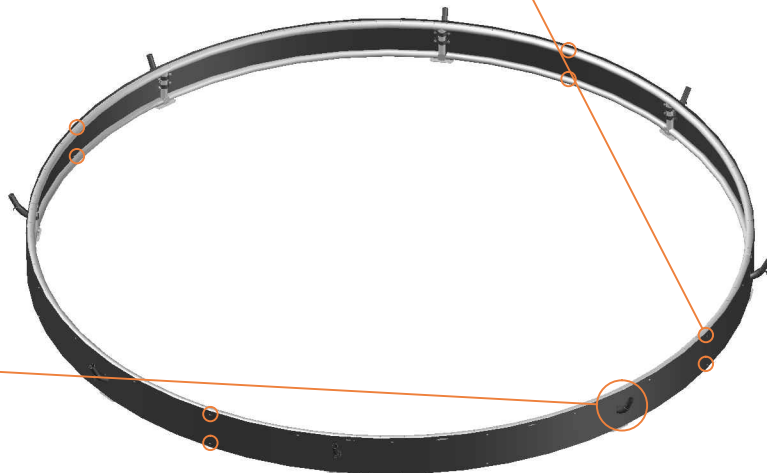

Safety net for Model 12 - FL / Model 14 - FL

	Model-12-FL ø365cm			Model-14-FL ø430cm		
	Quantity	Part number		Quantity	Part number	
Pole with sleeve for safety net	8	AVBL-12-802-A + AVBL-12-802-C		8	AVBL-12-802-A + AVBL-12-802-C	
Pole for safety net	8	AVBL-12-802-B		8	AVBL-14-802-B	
Clamp	8	CLAMP-TOOL-SN 12		8	CLAMP-TOOL-SN 14	
Fiberglass Rod	1set	FIBERGLASS-ROD-12		1set	FIBERGLASS-ROD-14	
Fastener for safety net	8			16	TEPL-ELAS-C	
Screw M6x30	8	M6x30 ANBL-12		8	M6x30	
Safety net	1	ANBL-12		1	ANBL-14	
Straps for safety net	8	TEPL-BAND		8	TEPL-BAND	
Closure for safety net	2	TEPL-KNOOPJE		2	TEPL-KNOOPJE	
Screw M8	32	M8-20		32	M8-20	
Allen key	2	ALLEN-KEY		2	ALLEN-KEY	
Wrench	2	WRENCH		2	WRENCH	
Cap	8	TOP-CAP-BD		8	TOP-CAP-BD	

4.

5.

TEPL-12-113 / TEPL-14-113

6.

7.

8.

9.

10.