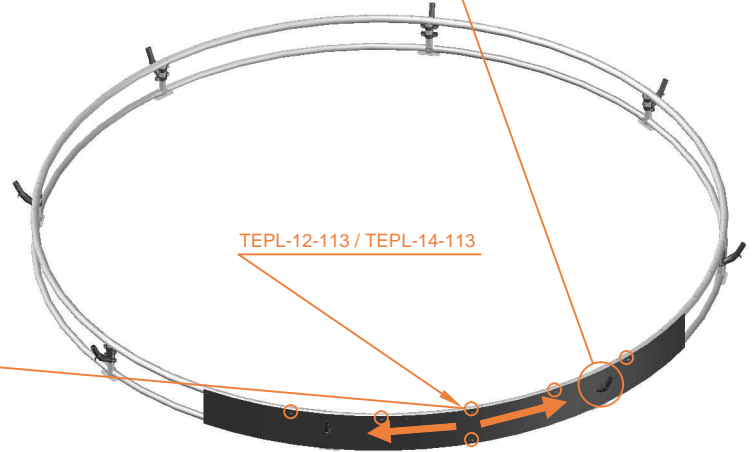

Safety net for Model 12 - FL / Model 14 - FL

	Model-12-FL ø365cm			Model-14-FL ø430cm		
	Quantity	Part number		Quantity	Part number	
Pole with sleeve for safety net	8	AVBL-12-802-A + AVBL-12-802-C		8	AVBL-12-802-A + AVBL-12-802-C	
Pole for safety net	8	AVBL-12-802-B		8	AVBL-14-802-B	
Clamp	8	CLAMP-TOOL-SN 12		8	CLAMP-TOOL-SN 14	
Fiberglass Rod	1set	FIBERGLASS-ROD-12		1set	FIBERGLASS-ROD-14	
Fastener for safety net	8			16	TEPL-ELAS-C	
Screw M6x30	8	M6x30 ANBL-12		8	M6x30	
Safety net	1	ANBL-12		1	ANBL-14	
Straps for safety net	8	TEPL-BAND		8	TEPL-BAND	
Closure for safety net	2	TEPL-KNOOPJE		2	TEPL-KNOOPJE	
Screw M8	32	M8-20		32	M8-20	
Allen key	2	ALLEN-KEY		2	ALLEN-KEY	
Wrench	2	WRENCH		2	WRENCH	
Cap	8	TOP-CAP-BD		8	TOP-CAP-BD	

4.

5.

TEPL-12-113 / TEPL-14-113

6.

7.

8.

9.

10.